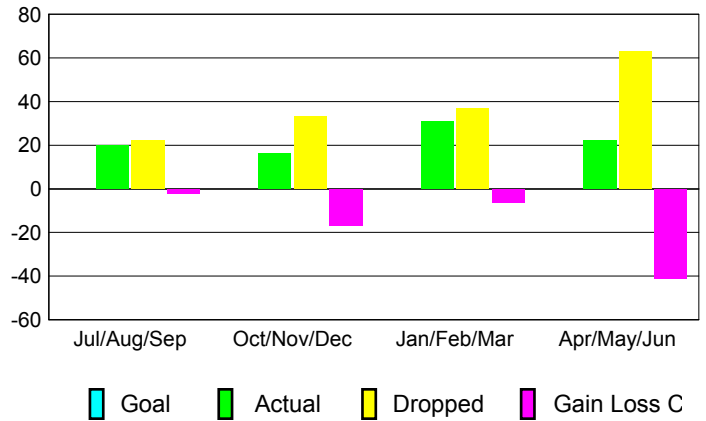

Membership Results 2012-2013
Goal, New, Dropped, Gain/Loss